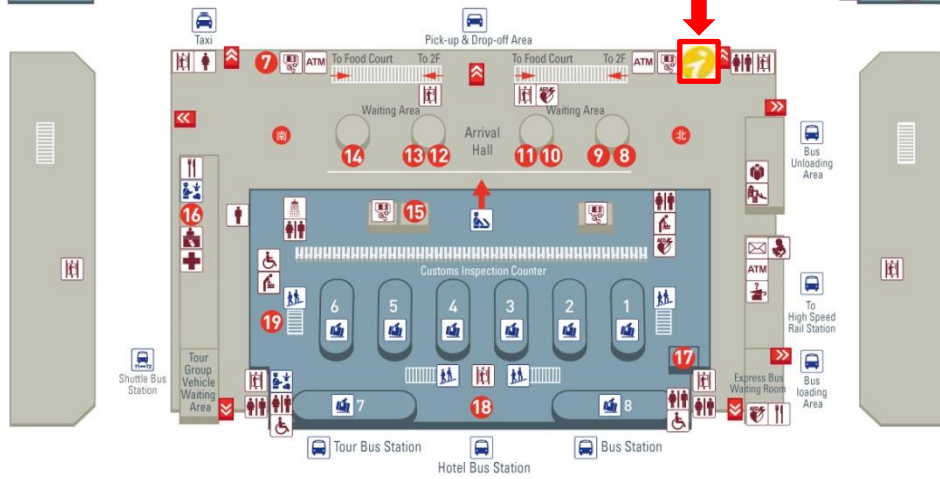

T2 Terminal 2 Information Map

2F

Tourist Service Center

1F

- 1 Customs Declare & VAT Refund
- 2 Convenience Stores
- 3 Mobile Tourist Services
- 4 National Immigration Agency
- 5 Ministry of Foreign Affairs Office of Taoyuan Airport
- 6 Customer Service Center
- 7 Duty-Free Shop Service Center
- 8 Travel Information Service
- 9 International Health Liaison Center
- 10 Electronic Stored Value Card Service
- 11 Car Rental & Limousine
- 12 Hotel Information
- 13 Taxi Area
- 14 Foreign Worker Arrival Service
- 15 Payment of Customs Duty
- 16 Baggage Service Center
- 17 18 Airline Luggage Service Counter
- 19 Bonded Baggage Service

- Arrival Area
 Departure Area
 Non-Controlled Area
- ? Information @ Internet H Elevator P Post office A Automated external defibrillator
 - S Shops R Restaurant C Currency exchange M Medical center RR Restroom R Restroom for the disabled
 - N Nursery room B Breastfeeding room CP Children play area HI Hotel information TS Telecommunication service
 - L Lost and found ATM ATM S Shower D Duty free service counter ST Stairs SK Skytrain to terminal 1/2
 - BC Baggage claim AP Animal & plant quarantine CU Customs TR Transfer AD Airlines desk/Transfer counter
 - AS Automatic sidewalk