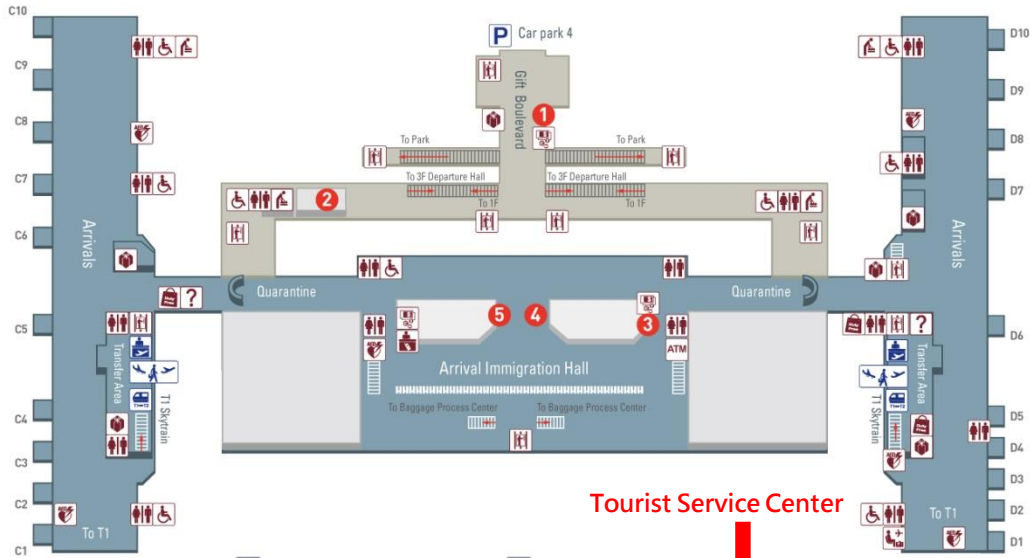

T2 Terminal 2 Information Map

2F

Tourist Service Center

1F

- 1 Customs Declare & VAT Refund
- 2 Convenience Stores
- 3 Mobile Tourist Services
- 4 National Immigration Agency
- 5 Ministry of Foreign Affairs Office of Taoyuan Airport
- 6 Customer Service Center
- 7 Duty-Free Shop Service Center
- 8 Travel Information Service
- 9 International Health Liaison Center
- 10 Electronic Stored Value Card Service
- 11 Car Rental & Limousine
- 12 Hotel Information
- 13 Taxi Area
- 14 Foreign Worker Arrival Service
- 15 Payment of Customs Duty
- 16 Baggage Service Center
- 17 18 Airline Luggage Service Counter
- 19 Bonded Baggage Service

- Arrival Area
 Departure Area
 Non-Controlled Area
- ? Information @ Internet H Elevator P Post office A Automated external defibrillator
 - S Shops R Restaurant C Currency exchange M Medical center RR Restroom R Restroom for the disabled
 - N Nursery room B Breastfeeding room CP Children play area HI Hotel information TS Telecommunication service
 - L Lost and found ATM ATM S Shower D Duty free service counter ST Stairs SK Skytrain to terminal 1/2
 - BC Baggage claim AP Animal & plant quarantine CU Customs TR Transfer AD Airlines desk/Transfer counter
 - AS Automatic sidewalk